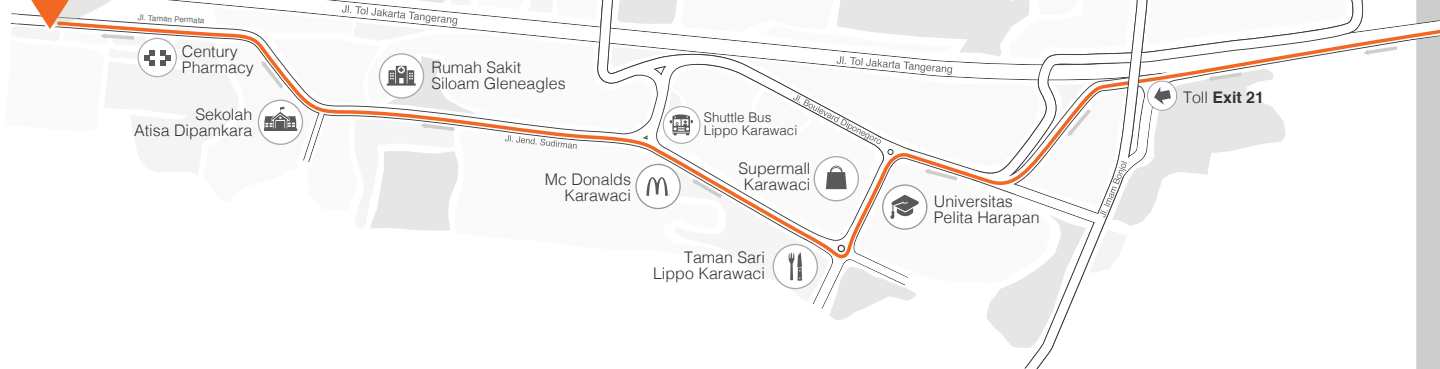

GAZE

Digital Communication
Jl. Taman Permata No. 190
Lantai 3, Tangerang 15810
Phone: 021 5984 901

From Toll Jakarta-Tangerang

- 1 Take **Exit 21** and follow the road towards Binong
- 2 Keep right, you will pass **UPH** on your left
- 3 Follow the roundabout around the mall, stay in the left lane
- 4 Go right at the roundabout, and you will pass Mc Donalds on your left
- 5 Keep following this road, you will pass siloam on your right
- 6 Pass the century pharmacy on your left you will now see a lot of ruko's on your left
- 7 Take the third ruko entrance, Gaze is on the corner at No. 190